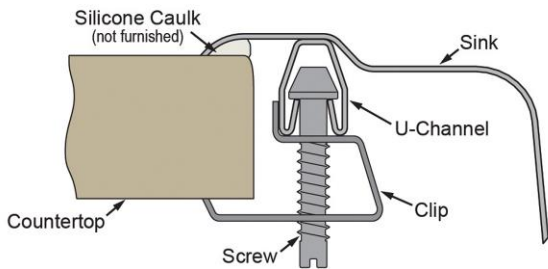

PRODUCT SPECIFICATIONS

Elkay Lustertone™ Classic Stainless Steel 19" x 18" x 7-5/8" Single Bowl Drop-in Sink with Perfect Drain. Sink is manufactured from 18 gauge 304 Stainless Steel with a Lustrous Satin finish, Center drain placement, and Bottom only pads.

Installation Type:	Drop-in
Material:	304 Stainless Steel
Special Features:	Perfect Drain
Finish:	Lustrous Satin
Gauge:	18
Sound Deadening:	Bottom only pads
Number of Bowls:	1
Sink Dimensions:	19" x 18" x 7-5/8"
Bowl 1 Dimensions:	16" x 13-1/2" x 7-1/2"
Drain Size:	3-3/8" (86mm)
Drain Location:	Center
Minimum Cabinet Size:	24"
Mounting Hardware:	Part # 64090012 included for countertops up to 3/4" (19mm) thick
Template Included:	No
Cutout Template #:	1000001260

Template is available for download at [elkay.com](#). CAD software will be required to open the template.

Cutout Dimensions for Drop-in Installation:

18-3/8" x 17-3/8" (467mm x 441mm) with 1-1/2" (38mm) corner radius

Special Note: No faucet ledge

Perfect Drain: Seamlessly welded stainless steel collar eliminates the gap between a traditional drain and the sink for a sanitary and gap free installation. Select garbage disposers can be installed on either sink bowl for user convenience. Please see our Garbage Disposer Compatibility Guide.

Hole Drilling Configurations:

Installation Profile:

PART: _____ QTY: _____

PROJECT: _____

CONTACT: _____

DATE: _____

NOTES: _____

APPROVAL: _____