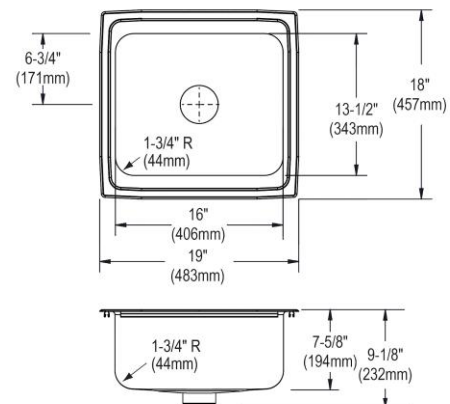

In keeping with our policy of continuing product improvement, Elkay reserves the right to change product specifications without notice. Please visit [elkay.com](#) for the most current version of Elkay product specification sheets. This specification describes an Elkay product with design, quality, and functional benefits to the user. When making a comparison of other producers' offerings, be certain these features are not overlooked.